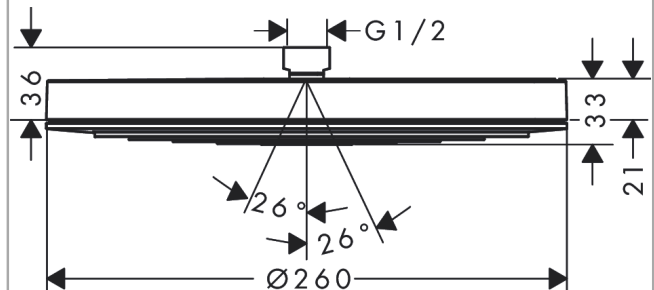

Pulsify S

Overhead shower 260 1jet EcoSmart

Surfaces: **Matt White** Article Number: **24141700**

Description

product features

- shower head size: 260 mm
- spray type: PowderRain
- Fast Drain empties the overhead shower from an angle of 10°
- ball-joint: overhead shower angle adjustable
- material spray disc: plastic
- spray disc surface: graphite
- maximum flow rate at 3 bar: 7,5 l/min
- flow rate PowderRain spray (at 3 bar): 7,5 l/min
- minimum flow pressure: 1,2 bar
- installation: ceiling or wall
- connection thread G ½
- connection dimension: DN15

Technology

Design awards

reddot winner 2021

Product image

Scale drawing

Flowchart